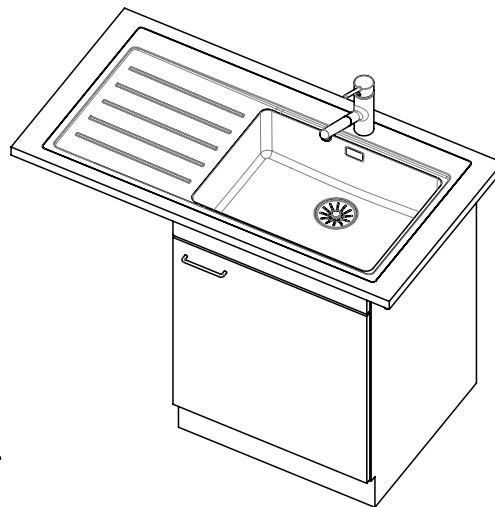

The special advantage of IF models: Installation as flush with the adjacent areas as well as laid flat on top is possible.

Flat-mount inset sinks: Recommended choice of worktop

We recommend installation in worktops made of granite, synthetic stone (e.g. Corian or Varicor) or solid wood. We advise against installation in panels made of synthetic resin.

> Weblink
40.001.140.00 / CHF 125.-
Inox Pad

> Weblink
40.002.008.00 / CHF 51.-
Maro dish drainer mat, Dark Grey

Daneo DAN 100-55IF/A > [Web link](#)

Spares

You can find the compatible range of spares here > [Weblink](#)