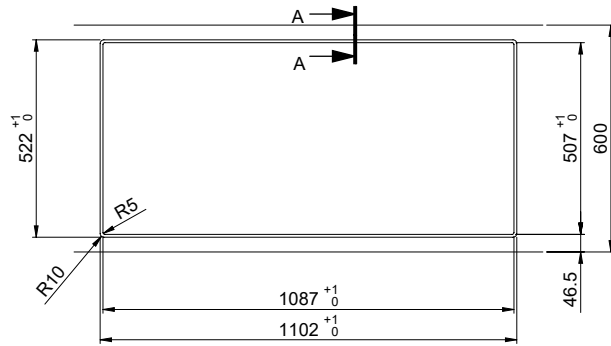

Vom flächenbündigen Einbau in beschichteten Spanplatten raten wir ab.
Nous vous déconseillons le montage à fleur sur des panneaux de particules enduits.
Sconsigliamo il montaggio a filo top in pannelli di truciolato laminato.