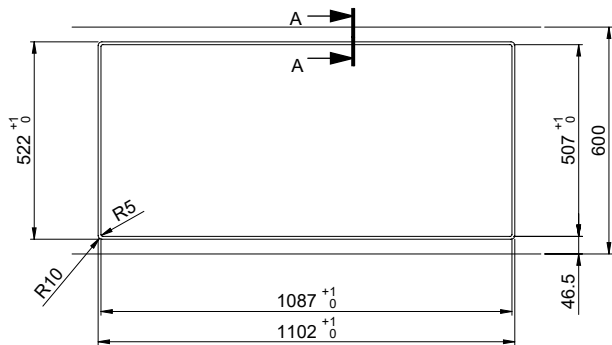

Vom flächenbündigen Einbau in beschichteten Spanplatten raten wir ab.
Nous vous déconseillons le montage à fleur sur des panneaux de particules enduits.
Sconsigliamo il montaggio a filo top in pannelli di truciolato laminato.