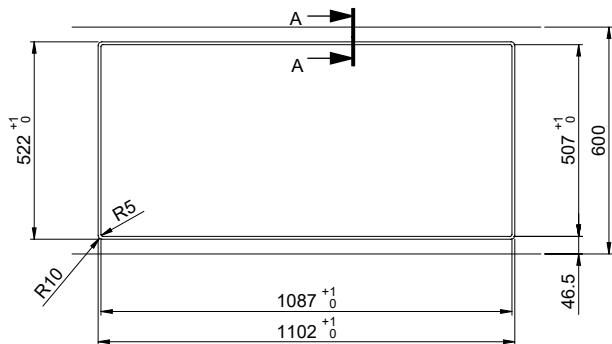

Vom flächenbündigen Einbau in beschichteten Spanplatten raten wir ab.
Nous vous déconseillons le montage à fleur sur des panneaux de particules enduits.
Sconsigliamo il montaggio a filo top in pannelli di truciolato laminato.