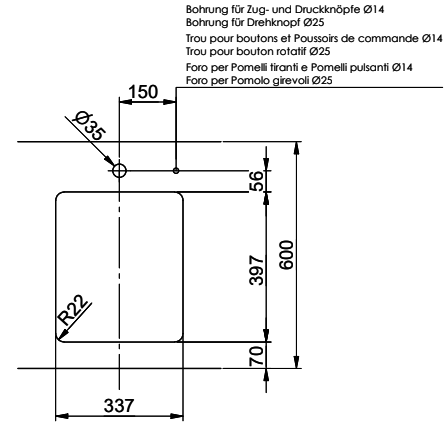

Daneo DAN 34U

[> Web link](#)

Fitting style
Undermount bowls

Model
DAN 34U

Material
Stainless steel 18/10

Article no.
10.103.789.00

Cabinet size
40 cm

Basket
3½" TouchFlow

Surface
Matt

VRG
0.19

Price CHF
941.- excl. VAT

Dimensions
340x400x175mm

Corner radius
22 mm

Overflow and drain technology

Basket pre-assembly
Assembly of the valve at the factory

Overflow and drain technology
Standard pull-up knob

Product description

Combination DAN 18U + DAN 34U: Requires cut-out on both sides of the carcass wall, with enlarged cut-out for DAN 18U.

Accessory

Optional accessories

> Weblink
40.000.912.00 / CHF 106.-
Colander, perforated

> Weblink
40.002.008.00 / CHF 51.-
Maro dish drainer mat, Dark Grey

Spares

You can find the compatible range of spares here > [Weblink](#)

Daneo DAN 34U

Masse / Ausschnittkontur
 Dimensions / contour de découpe
 Dimensioni / contorno dell'apertura