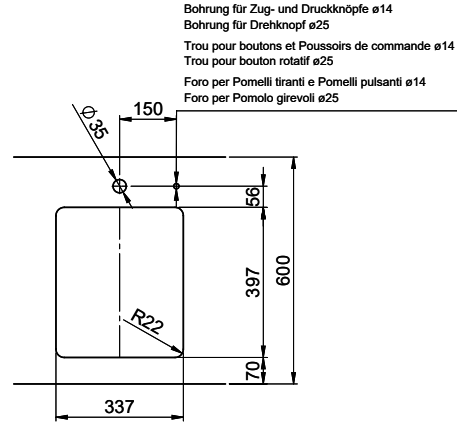

Bohrung für Zug- und Druckknöpfe ø14
Bohrung für Drehknopf ø25
Trou pour boutons et Poussoirs de commande ø14
Trou pour bouton rotatif ø25
Foro per Pomelli tiranti e Pomelli pulsanti ø14
Foro per Pomolo girevoli ø25