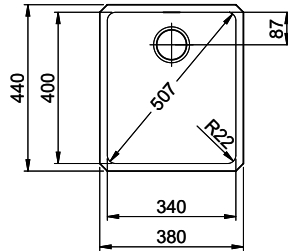

Bohrung für Zug- und Druckknöpfe ø14
Bohrung für Drehknopf ø25
Trou pour boutons et Poussoirs de commande ø14
Trou pour bouton rotatif ø25
Foro per Pomelli tiranti e Pomelli pulsanti ø14
Foro per Pomolo girevoli ø25