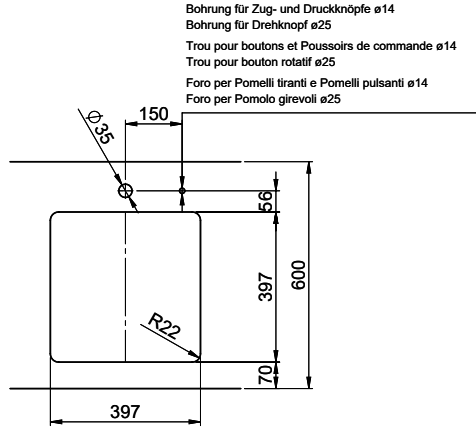

Bohrung für Zug- und Druckknöpfe ø14
Bohrung für Drehknopf ø25
Trou pour boutons et Pousoirs de commande ø14
Trou pour bouton rotatif ø25
Foro per Pomelli tiranti e Pomelli pulsanti ø14
Foro per Pomolo girevoli ø25