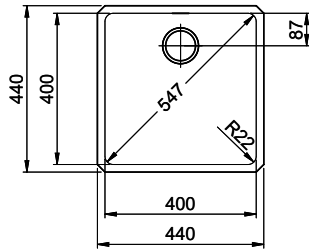

Bohrung für Zug- und Druckknöpfe ø14
Bohrung für Drehknopf ø25
Trou pour boutons et Pousoirs de commande ø14
Trou pour bouton rotatif ø25
Foro per Pomelli tiranti e Pomelli pulsanti ø14
Foro per Pomolo girevoli ø25