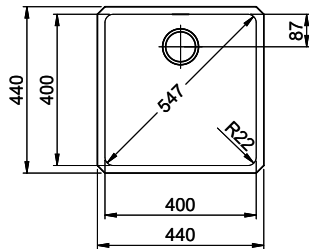

Bohrung für Zug- und Druckknöpfe ø14
Bohrung für Drehknopf ø25
Trou pour boutons et Pousoirs de commande ø14
Trou pour bouton rotatif ø25
Foro per Pomelli tiranti e Pomelli pulsanti ø14
Foro per Pomolo girevoli ø25