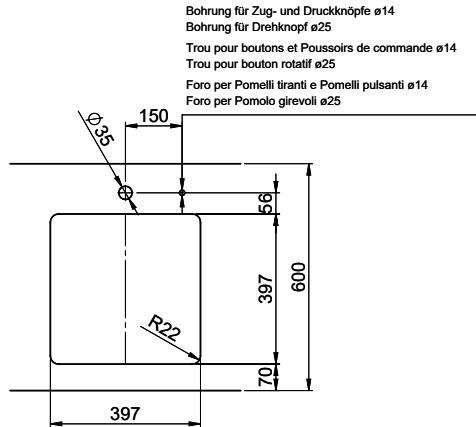

Bohrung für Zug- und Druckknöpfe ø14
Bohrung für Drehknopf ø25
Trou pour boutons et Pousoirs de commande ø14
Trou pour bouton rotatif ø25
Foro per Pomelli tiranti e Pomelli pulsanti ø14
Foro per Pomolo girevoli ø25