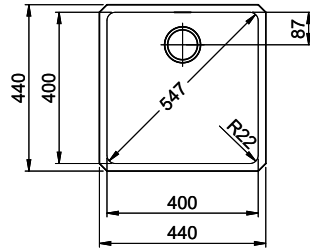

Bohrung für Zug- und Druckknöpfe ø14
Bohrung für Drehknopf ø25
Trou pour boutons et Pousoirs de commande ø14
Trou pour bouton rotatif ø25
Foro per Pomelli tiranti e Pomelli pulsanti ø14
Foro per Pomolo girevoli ø25