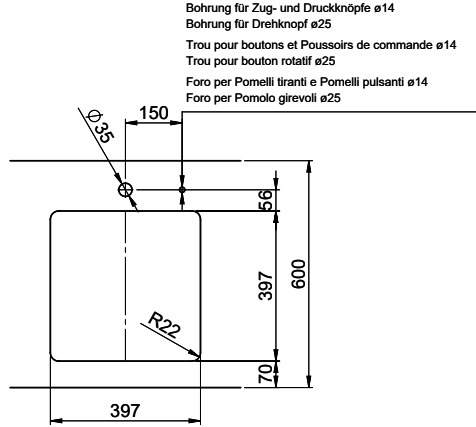

Bohrung für Zug- und Druckknöpfe ø14
Bohrung für Drehknopf ø25
Trou pour boutons et Pousoirs de commande ø14
Trou pour bouton rotatif ø25
Foro per Pomelli tiranti e Pomelli pulsanti ø14
Foro per Pomolo girevoli ø25