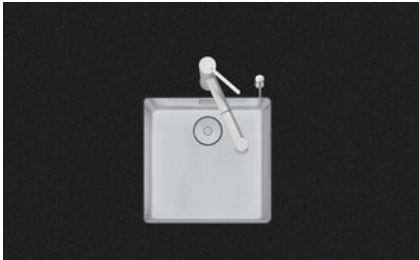

Daneo DAN 40U [> Web link](#)

Fitting style
Undermount bowls

Model
DAN 40U

Material
Stainless steel 18/10

Article no.
10.105.606.00

Cabinet size
45 cm

Basket
3½" Tipo Desino

Surface
Matt

Price CHF
925.- excl. VAT

Dimensions
400x400x175mm

Corner radius
22 mm

Overflow and drain technology

Tipo Desino:
Concealed drain with
basket underneath -
type M

Swivelling overflow
cap

Basket pre-assembly

Basket pre-assembly ex works

Dispenser - mounting option

Free choice of positioning

Overflow and drain technology

Prices (as of 06.05.26/excl. VAT)

Model	Material	Basket	Article no.	Price CHF
Daneo DAN 40U	Stainless steel 18/10, Matt	3½" Tipo Desino	10.105.606.00	925.- > Weblink
		3½" Space-saving Desino	10.104.635.00	925.- > Weblink
		3½" TouchFlow Desino	10.104.634.00	1'135.- > Weblink
		3½" eFlow Desino	10.104.665.00	1'250.- > Weblink

Product description

The Desino Drain Sieve is dishwasher-safe and can be cleaned completely or separately up to a maximum temperature of 65°C.

Accessory

Optional accessories

> Weblink
40.000.912.00 / CHF
106.-
Colander, perforated