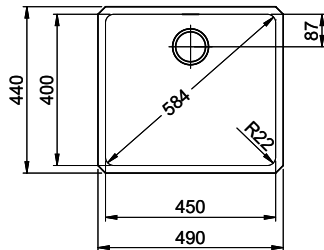

Bohrung für Zug- und Druckknöpfe ø14
Bohrung für Drehknopf ø25
Trou pour boutons et Pousoirs de commande ø14
Trou pour bouton rotatif ø25
Foro per Pomelli tiranti e Pomelli pulsanti ø14
Foro per Pomolo girevoli ø25