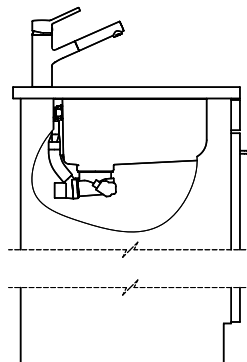

Bohrung für Zug- und Druckknöpfe ø14
Bohrung für Drehknopf ø25
Trou pour boutons et Pousoirs de commande ø14
Trou pour bouton rotatif ø25
Foro per Pomelli tranti e Pomelli pulsanti ø14
Foro per Pomolo girevoli ø25