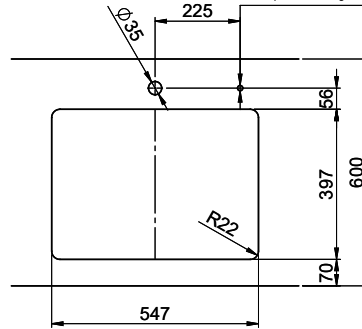

Bohrung für Zug- und Druckknöpfe ø14
Bohrung für Drehknopf ø25
Trou pour boutons et Pousoirs de commande ø14
Trou pour bouton rotatif ø25
Foro per Pomelli tranti e Pomelli pulsanti ø14
Foro per Pomolo girevoli ø25