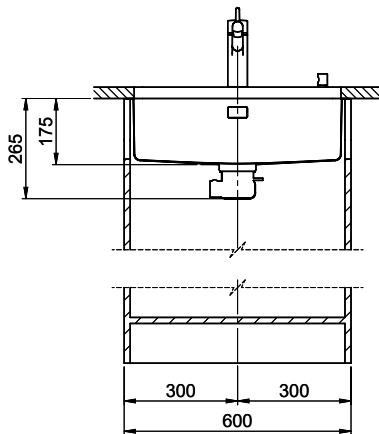

Bohrung für Zug- und Druckknöpfe ø14
Bohrung für Drehknopf ø25
Trou pour boutons et Pousoirs de commande ø14
Trou pour bouton rotatif ø25
Foro per Pomelli tranti e Pomelli pulsanti ø14
Foro per Pomolo girevoli ø25