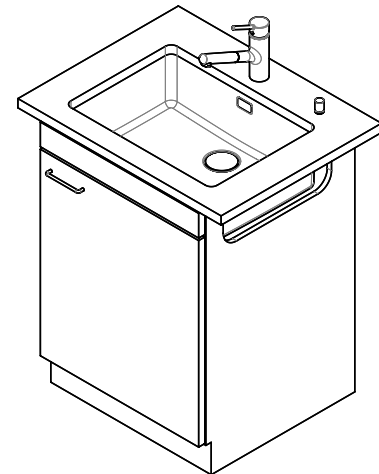

Bohrung für Zug- und Druckknöpfe ø14
Bohrung für Drehknopf ø25
Trou pour boutons et Pousoirs de commande ø14
Trou pour bouton rotatif ø25
Foro per Pomelli tranti e Pomelli pulsanti ø14
Foro per Pomolo girevoli ø25