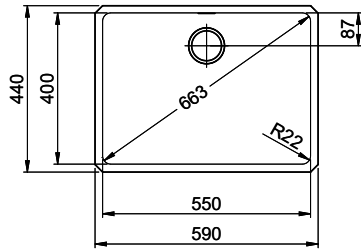

Bohrung für Zug- und Druckknöpfe ø14
Bohrung für Drehknopf ø25
Trou pour boutons et Pousoirs de commande ø14
Trou pour bouton rotatif ø25
Foro per Pomelli tranti e Pomelli pulsanti ø14
Foro per Pomolo girevoli ø25