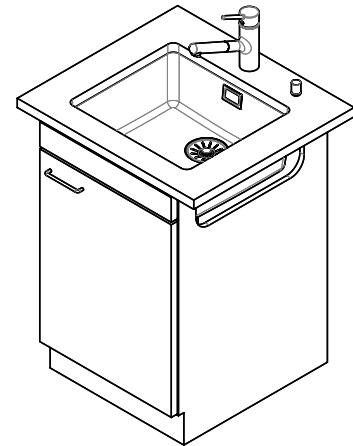

Bohrung für Zug- und Druckknöpfe ø14
Bohrung für Drehknopf ø25
Trou pour boutons et Pousoirs de commande ø14
Trou pour bouton rotatif ø25
Foro per Pomelli tiranti e Pomelli pulsanti ø14
Foro per Pomolo girevoli ø25