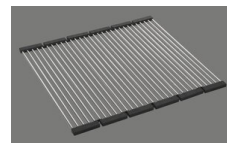

> Weblink
40.001.138.00 / CHF 125.-
Inox Pad