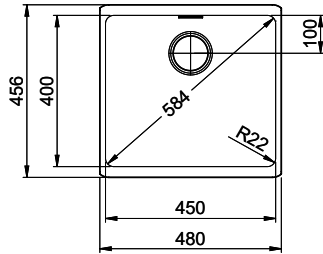

Bohrung für Zug- und Druckknöpfe ø14
Bohrung für Drehknopf ø25
Trou pour boutons et Pousoirs de commande ø14
Trou pour bouton rotatif ø25
Foro per Pomelli tiranti e Pomelli pulsanti ø14
Foro per Pomolo girevoli ø25