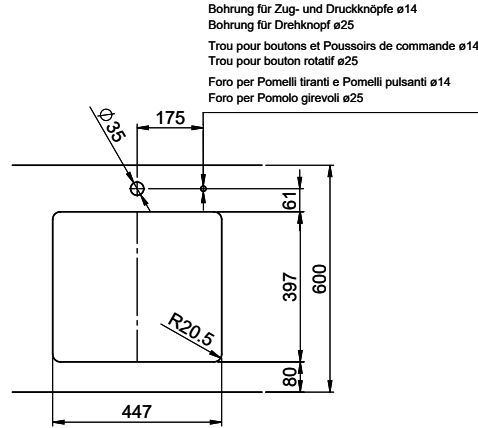

Bohrung für Zug- und Druckknöpfe ø14
Bohrung für Drehknopf ø25
Trou pour boutons et Pousoirs de commande ø14
Trou pour bouton rotatif ø25
Foro per Pomelli tiranti e Pomelli pulsanti ø14
Foro per Pomolo girevoli ø25