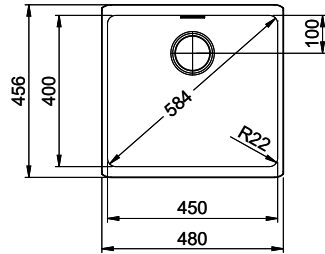

Bohrung für Zug- und Druckknöpfe ø14
Bohrung für Drehknopf ø25
Trou pour boutons et Pousoirs de commande ø14
Trou pour bouton rotatif ø25
Foro per Pomelli tiranti e Pomelli pulsanti ø14
Foro per Pomolo girevoli ø25