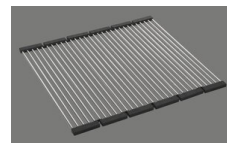

> Weblink  
40.000.909.00 / CHF 151.-  
Chopping board, made of glass, white

> Weblink  
40.001.277.00 / CHF 151.-  
Chopping board, made of plastic

> Weblink  
40.001.138.00 / CHF 125.-  
Inox Pad

> Weblink  
40.001.509.00 / CHF 29.-  
Easy Care cleaning kit for granite sinks