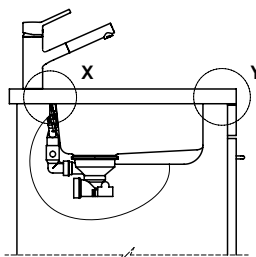

Vom flächenbündigen Einbau in beschichteten Spanplatten raten wir ab.
Nous vous déconseillons le montage à fleur sur des panneaux de particules enduits.
Sconsigliamo il montaggio a filo top in pannelli di truciolato laminato.