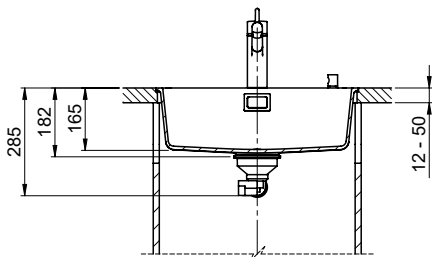

Vom flächenbündigen Einbau in beschichteten Spanplatten raten wir ab.
Nous vous déconseillons le montage à fleur sur des panneaux de particules enduits.
Sconsigliamo il montaggio a filo top in pannelli di truciolato laminato.