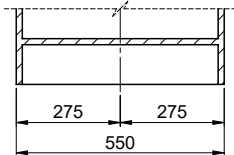

Vom flächenbündigen Einbau in beschichteten Spanplatten raten wir ab.
Nous vous déconseillons le montage à fleur sur des panneaux de particules enduits.
Sconsigliamo il montaggio a filo top in pannelli di truciolato laminato.