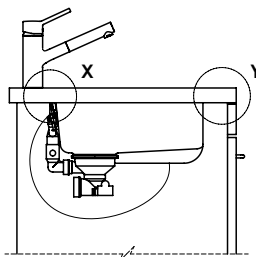

Vom flächenbündigen Einbau in beschichteten Spanplatten raten wir ab.
Nous vous déconseillons le montage à fleur sur des panneaux de particules enduits.
Sconsigliamo il montaggio a filo top in pannelli di truciolato laminato.