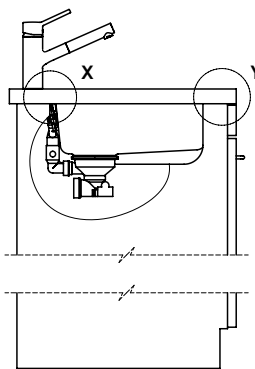

Vom flächenbündigen Einbau in beschichteten Spanplatten raten wir ab.
Nous vous déconseillons le montage à fleur sur des panneaux de particules enduits.
Sconsigliamo il montaggio a filo top in pannelli di truciolato laminato.