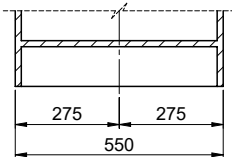

Vom flächenbündigen Einbau in beschichteten Spanplatten raten wir ab.
Nous vous déconseillons le montage à fleur sur des panneaux de particules enduits.
Sconsigliamo il montaggio a filo top in pannelli di truciolato laminato.