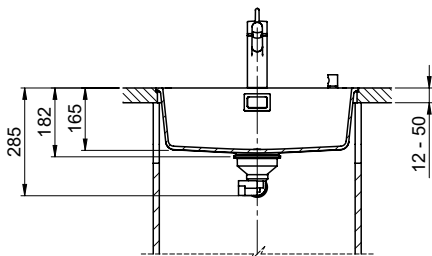

Vom flächenbündigen Einbau in beschichteten Spanplatten raten wir ab.
Nous vous déconseillons le montage à fleur sur des panneaux de particules enduits.
Sconsigliamo il montaggio a filo top in pannelli di truciolato laminato.