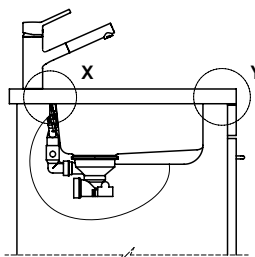

Vom flächenbündigen Einbau in beschichteten Spanplatten raten wir ab.
Nous vous déconseillons le montage à fleur sur des panneaux de particules enduits.
Sconsigliamo il montaggio a filo top in pannelli di truciolato laminato.