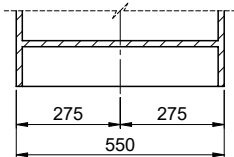

Vom flächenbündigen Einbau in beschichteten Spanplatten raten wir ab.
Nous vous déconseillons le montage à fleur sur des panneaux de particules enduits.
Sconsigliamo il montaggio a filo top in pannelli di truciolato laminato.