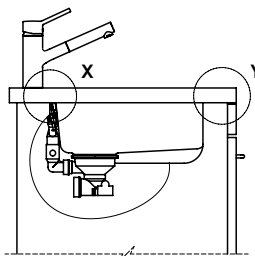

Vom flächenbündigen Einbau in beschichteten Spanplatten raten wir ab.
Nous vous déconseillons le montage à fleur sur des panneaux de particules enduits.
Sconsigliamo il montaggio a filo top in pannelli di truciolato laminato.