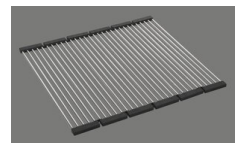

> Weblink
40.001.289.00 / CHF 106.-
Colander, unperforated

> Weblink
40.000.909.00 / CHF 151.-
Chopping board, made of glass, white

> Weblink
40.001.277.00 / CHF 151.-
Chopping board, made of plastic

> Weblink
40.001.138.00 / CHF 125.-
Inox Pad