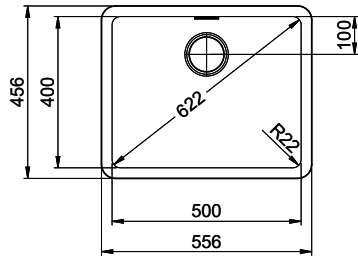

Bohrung für Zug- und Druckknöpfe ø14
Bohrung für Drehknopf ø25
Trou pour boutons et Pousoirs de commande ø14
Trou pour bouton rotatif ø25
Foro per Pomelli tiranti e Pomelli pulsanti ø14
Foro per Pomolo girevoli ø25