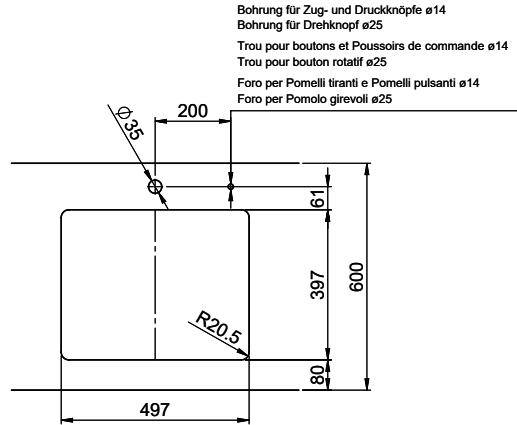

Bohrung für Zug- und Druckknöpfe ø14
Bohrung für Drehknopf ø25
Trou pour boutons et Pousoirs de commande ø14
Trou pour bouton rotatif ø25
Foro per Pomelli tiranti e Pomelli pulsanti ø14
Foro per Pomolo girevoli ø25