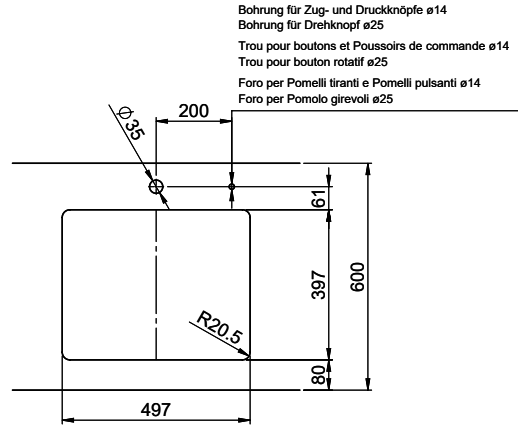

Bohrung für Zug- und Druckknöpfe ø14
Bohrung für Drehknopf ø25
Trou pour boutons et Pousoirs de commande ø14
Trou pour bouton rotatif ø25
Foro per Pomelli tiranti e Pomelli pulsanti ø14
Foro per Pomolo girevoli ø25