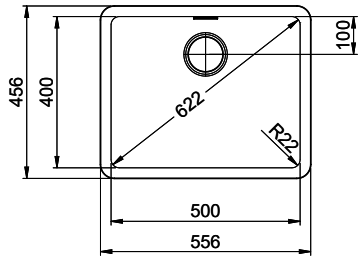

Bohrung für Zug- und Druckknöpfe ø14
Bohrung für Drehknopf ø25
Trou pour boutons et Poussoirs de commande ø14
Trou pour bouton rotatif ø25
Foro per Pomelli tiranti e Pomelli pulsanti ø14
Foro per Pomolo girevoli ø25