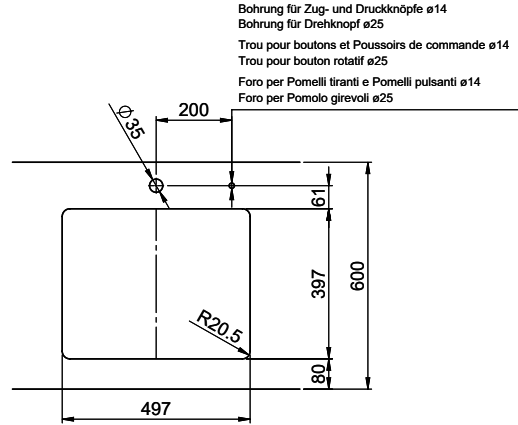

Bohrung für Zug- und Druckknöpfe ø14
Bohrung für Drehknopf ø25
Trou pour boutons et Pousoirs de commande ø14
Trou pour bouton rotatif ø25
Foro per Pomelli tiranti e Pomelli pulsanti ø14
Foro per Pomolo girevoli ø25