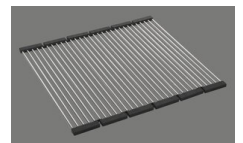

> Weblink
40.001.289.00 / CHF 106.-
Colander, unperforated

> Weblink
40.000.909.00 / CHF 151.-
Chopping board, made of glass, white

> Weblink
40.001.277.00 / CHF 151.-
Chopping board, made of plastic

> Weblink
40.001.138.00 / CHF 125.-
Inox Pad