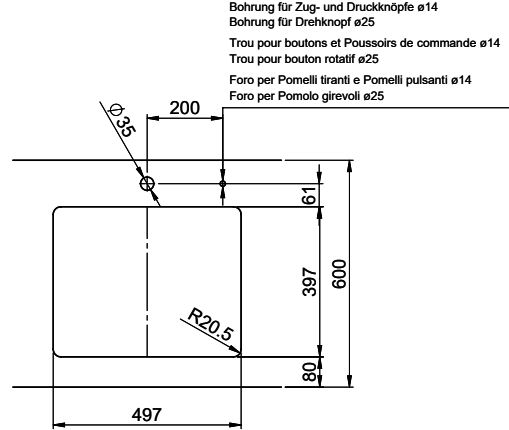

Bohrung für Zug- und Druckknöpfe ø14
Bohrung für Drehknopf ø25
Trou pour boutons et Pousoirs de commande ø14
Trou pour bouton rotatif ø25
Foro per Pomelli tiranti e Pomelli pulsanti ø14
Foro per Pomolo girevoli ø25