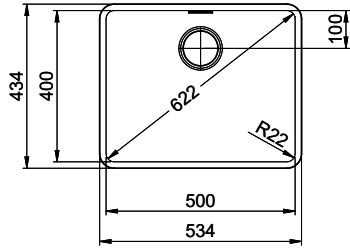

Bohrung für Zug- und Druckknöpfe ø14
Bohrung für Drehknopf ø25
Trou pour boutons et Pousoirs de commande ø14
Trou pour bouton rotatif ø25
Foro per Pomelli tiranti e Pomelli pulsanti ø14
Foro per Pomolo girevoli ø25