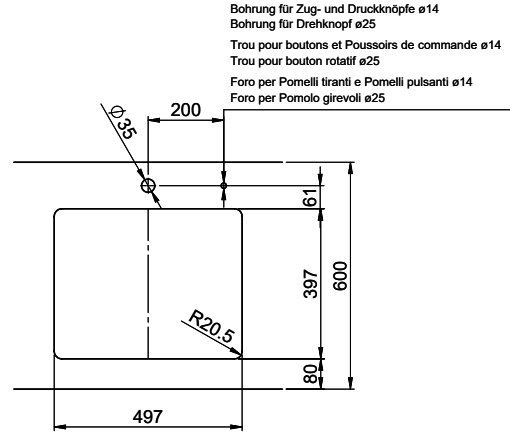

Bohrung für Zug- und Druckknöpfe ø14
Bohrung für Drehknopf ø25
Trou pour boutons et Pousoirs de commande ø14
Trou pour bouton rotatif ø25
Foro per Pomelli tiranti e Pomelli pulsanti ø14
Foro per Pomolo girevoli ø25