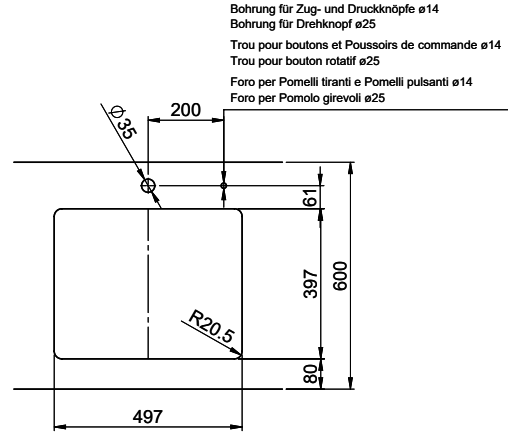

Bohrung für Zug- und Druckknöpfe ø14
Bohrung für Drehknopf ø25
Trou pour boutons et Pousoirs de commande ø14
Trou pour bouton rotatif ø25
Foro per Pomelli tiranti e Pomelli pulsanti ø14
Foro per Pomolo girevoli ø25