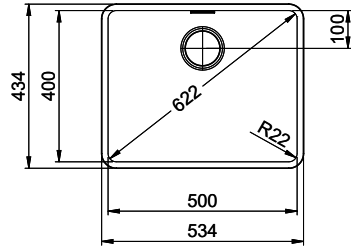

Bohrung für Zug- und Druckknöpfe ø14
Bohrung für Drehknopf ø25
Trou pour boutons et Pousoirs de commande ø14
Trou pour bouton rotatif ø25
Foro per Pomelli tiranti e Pomelli pulsanti ø14
Foro per Pomolo girevoli ø25