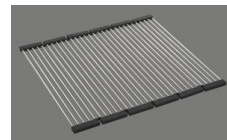

> Weblink
40.001.138.00 / CHF 125.-
Inox Pad