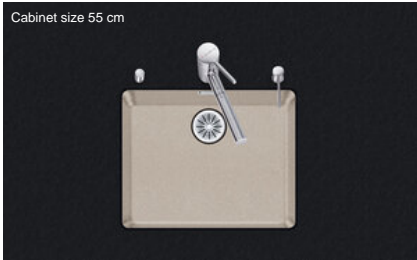

**Daneo DAN CP 50U/2**

[> Web link](#)

Cabinet size 55 cm

**Fitting style**  
Undermount bowls  
**Model**  
DAN CP 50U/2  
**Material**  
Cristalite Plus  
**Article no.**  
10.104.783.00

**Cabinet size**  
55 cm  
**Basket**  
3½" Space-saving  
**Color**  
Everest  
**Price CHF**  
1'151.- excl. VAT

**Dimensions**  
500x400x165mm  
**Corner radius**  
22 mm

**Overflow and drain technology**

Sieve - type S, for granite sinks

Swivelling overflow cap for granite sinks

**Basket pre-assembly**  
Assembly of the valve at the factory