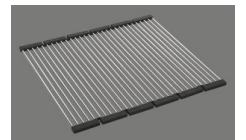

> Weblink
40.001.138.00 / CHF
125.-
Inox Pad

Spares

You can find the compatible range of spares here [> Weblink](#)