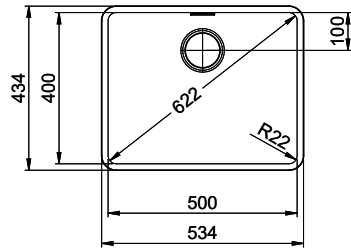

Bohrung für Zug- und Druckknöpfe ø14
Bohrung für Drehknopf ø25
Trou pour boutons et Pousoirs de commande ø14
Trou pour bouton rotatif ø25
Foro per Pomelli tiranti e Pomelli pulsanti ø14
Foro per Pomolo girevoli ø25