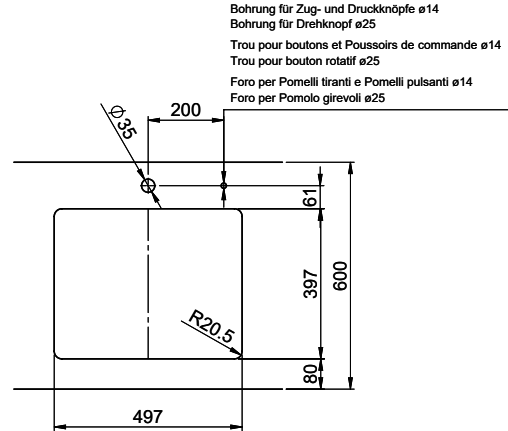

Bohrung für Zug- und Druckknöpfe ø14
Bohrung für Drehknopf ø25
Trou pour boutons et Pousoirs de commande ø14
Trou pour bouton rotatif ø25
Foro per Pomelli tiranti e Pomelli pulsanti ø14
Foro per Pomolo girevoli ø25