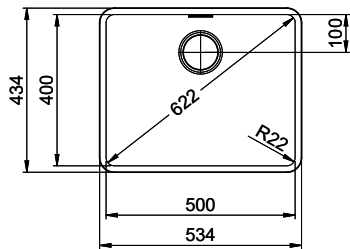

Bohrung für Zug- und Druckknöpfe ø14
Bohrung für Drehknopf ø25
Trou pour boutons et Pousoirs de commande ø14
Trou pour bouton rotatif ø25
Foro per Pomelli tiranti e Pomelli pulsanti ø14
Foro per Pomolo girevoli ø25