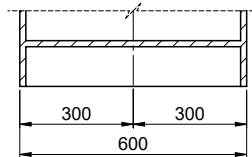

Vom flächenbündigen Einbau in beschichteten Spanplatten raten wir ab.
Nous vous déconseillons le montage à fleur sur des panneaux de particules enduits.
Sconsigliamo il montaggio a filo top in pannelli di truciolato laminato.