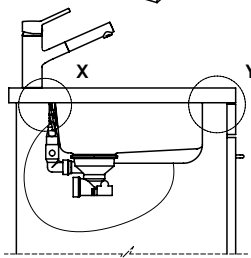

Vom flächenbündigen Einbau in beschichteten Spanplatten raten wir ab.
Nous vous déconseillons le montage à fleur sur des panneaux de particules enduits.
Sconsigliamo il montaggio a filo top in pannelli di truciolato laminato.