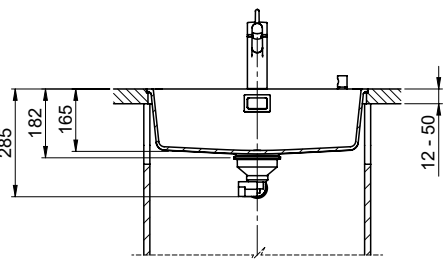

Vom flächenbündigen Einbau in beschichteten Spanplatten raten wir ab.
Nous vous déconseillons le montage à fleur sur des panneaux de particules enduits.
Sconsigliamo il montaggio a filo top in pannelli di truciolato laminato.