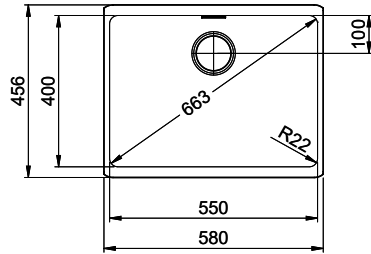

Bohrung für Zug- und Druckknöpfe ø14
Bohrung für Drehknopf ø25
Trou pour boutons et Pousoirs de commande ø14
Trou pour bouton rotatif ø25
Foro per Pomelli tiranti e Pomelli pulsanti ø14
Foro per Pomolo girevoli ø25