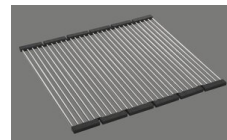

[> Weblink](#)
40.001.138.00 / CHF 125.-
Inox Pad