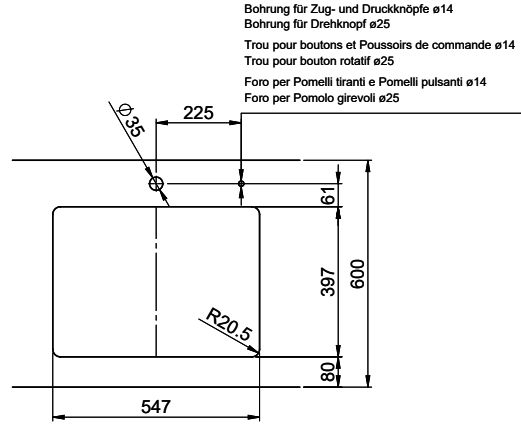

Bohrung für Zug- und Druckknöpfe ø14
Bohrung für Drehknopf ø25
Trou pour boutons et Pousoirs de commande ø14
Trou pour bouton rotatif ø25
Foro per Pomelli tiranti e Pomelli pulsanti ø14
Foro per Pomolo girevoli ø25