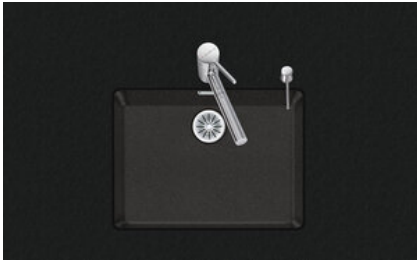

Daneo DAN CP 55U

[> Web link](#)

Fitting style
Undermount bowls
Model
DAN CP 55U
Material
Cristalite Plus
Article no.
10.104.790.00

Cabinet size
60 cm
Basket
3½" Tipo
Color
Nero
Price CHF
1'219.- excl. VAT

Dimensions
550x400x165mm
Corner radius
22 mm

Overflow and drain technology

Basket pre-assembly
Assembly of the valve at the factory

Overflow and drain technology
Standard pull-up knob

Sieve - type S, for granite sinks

Swivelling overflow cap for granite sinks

Dispenser - mounting option
Free choice of positioning

Prices (as of 21.06.26/excl. VAT)

| Model | Material | Basket | Article no. | Price CHF |
|-------------------------|-----------------------|------------------|---------------|-------------------|
| Daneo DAN CP 55U - Nero | Cristalite Plus, Nero | 3½" Tipo | 10.104.790.00 | 1'219.- > Weblink |
| | | 3½" Space-saving | 10.104.789.00 | 1'260.- > Weblink |
| | | 3½" TouchFlow | 10.104.788.00 | 1'458.- > Weblink |