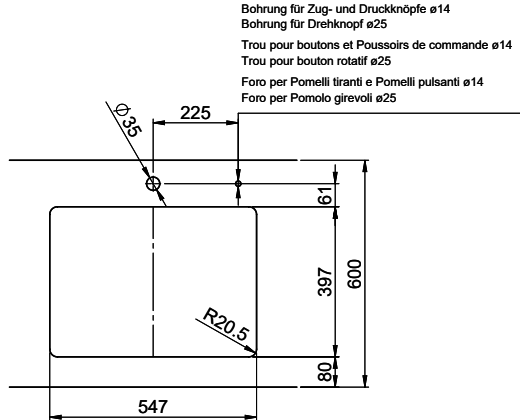

Bohrung für Zug- und Druckknöpfe ø14
Bohrung für Drehknopf ø25
Trou pour boutons et Pousoirs de commande ø14
Trou pour bouton rotatif ø25
Foro per Pomelli tiranti e Pomelli pulsanti ø14
Foro per Pomolo girevoli ø25