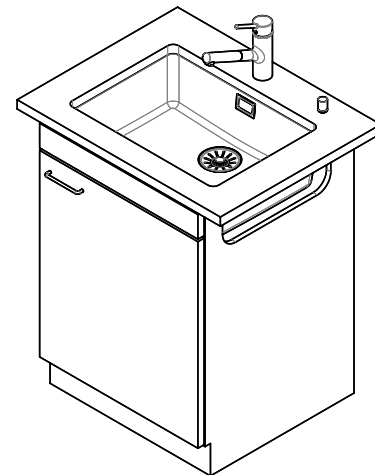

Bohrung für Zug- und Druckknöpfe ø14
Bohrung für Drehknopf ø25
Trou pour boutons et Pousoirs de commande ø14
Trou pour bouton rotatif ø25
Foro per Pomelli tiranti e Pomelli pulsanti ø14
Foro per Pomolo girevoli ø25