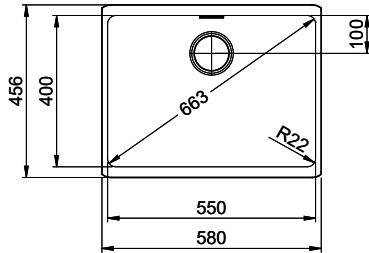

Bohrung für Zug- und Druckknöpfe ø14
Bohrung für Drehknopf ø25
Trou pour boutons et Pousoirs de commande ø14
Trou pour bouton rotatif ø25
Foro per Pomelli tiranti e Pomelli pulsanti ø14
Foro per Pomolo girevoli ø25