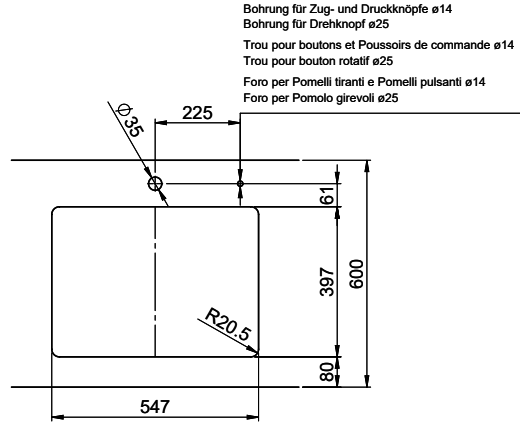

Bohrung für Zug- und Druckknöpfe ø14
Bohrung für Drehknopf ø25
Trou pour boutons et Pousoirs de commande ø14
Trou pour bouton rotatif ø25
Foro per Pomelli tiranti e Pomelli pulsanti ø14
Foro per Pomolo girevoli ø25