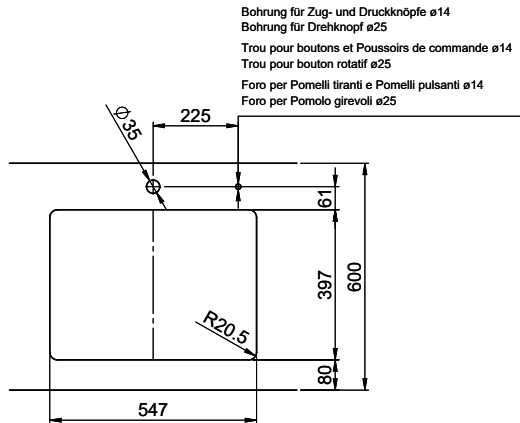

Bohrung für Zug- und Druckknöpfe ø14
Bohrung für Drehknopf ø25
Trou pour boutons et Pousoirs de commande ø14
Trou pour bouton rotatif ø25
Foro per Pomelli tiranti e Pomelli pulsanti ø14
Foro per Pomolo girevoli ø25