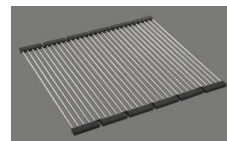

> Weblink
40.001.138.00 / CHF 125.-
Inox Pad