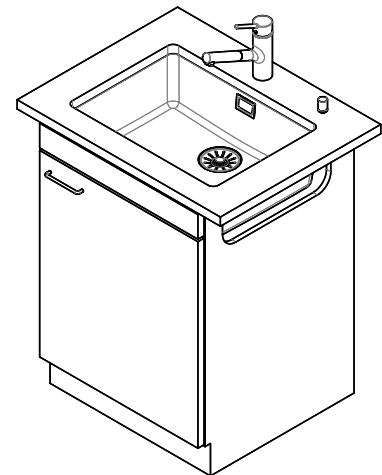

Bohrung für Zug- und Druckknöpfe ø14
Bohrung für Drehknopf ø25
Trou pour boutons et Pousoirs de commande ø14
Trou pour bouton rotatif ø25
Foro per Pomelli tiranti e Pomelli pulsanti ø14
Foro per Pomolo girevoli ø25