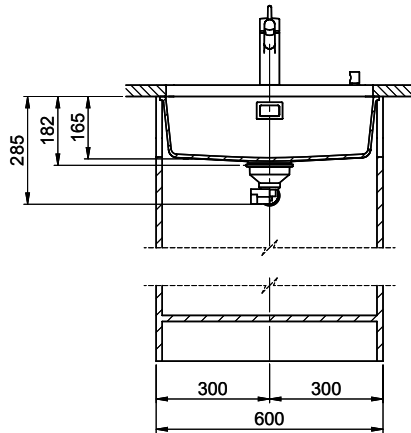

Bohrung für Zug- und Druckknöpfe ø14
Bohrung für Drehknopf ø25
Trou pour boutons et Pousoirs de commande ø14
Trou pour bouton rotatif ø25
Foro per Pomelli tiranti e Pomelli pulsanti ø14
Foro per Pomolo girevoli ø25