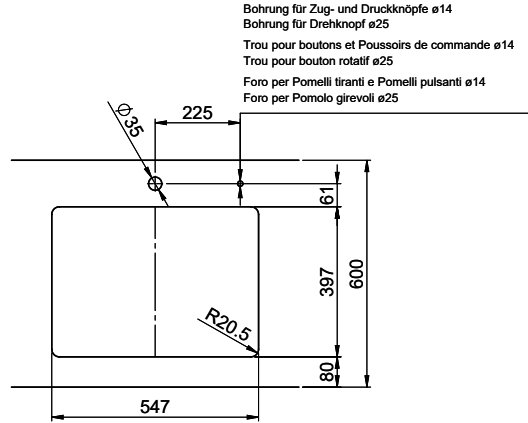

Bohrung für Zug- und Druckknöpfe ø14
Bohrung für Drehknopf ø25
Trou pour boutons et Pousoirs de commande ø14
Trou pour bouton rotatif ø25
Foro per Pomelli tiranti e Pomelli pulsanti ø14
Foro per Pomolo girevoli ø25