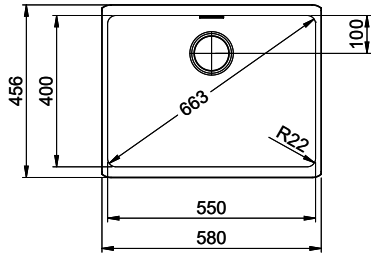

Bohrung für Zug- und Druckknöpfe ø14
Bohrung für Drehknopf ø25
Trou pour boutons et Pousoirs de commande ø14
Trou pour bouton rotatif ø25
Foro per Pomelli tiranti e Pomelli pulsanti ø14
Foro per Pomolo girevoli ø25