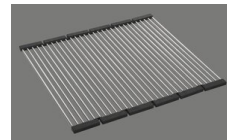

[> Weblink](#)
40.001.138.00 / CHF 125.-
Inox Pad