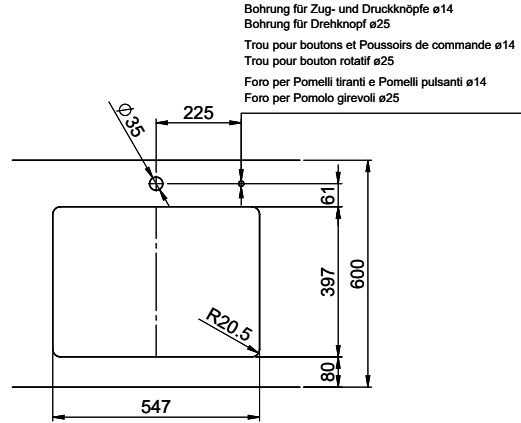

Bohrung für Zug- und Druckknöpfe ø14
Bohrung für Drehknopf ø25
Trou pour boutons et Pousoirs de commande ø14
Trou pour bouton rotatif ø25
Foro per Pomelli tiranti e Pomelli pulsanti ø14
Foro per Pomolo girevoli ø25