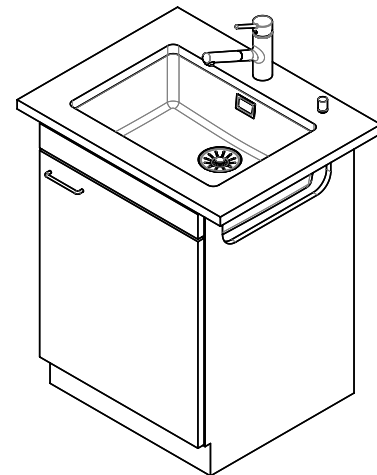

Bohrung für Zug- und Druckknöpfe ø14
Bohrung für Drehknopf ø25
Trou pour boutons et Pousoirs de commande ø14
Trou pour bouton rotatif ø25
Foro per Pomelli tiranti e Pomelli pulsanti ø14
Foro per Pomolo girevoli ø25