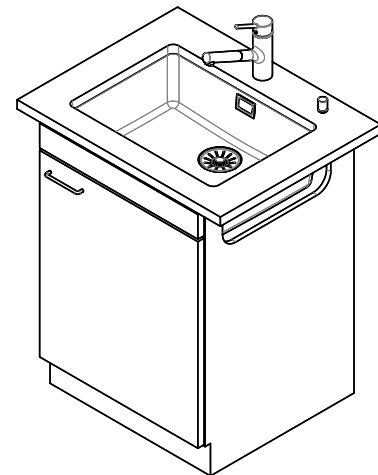

Bohrung für Zug- und Druckknöpfe ø14
Bohrung für Drehknopf ø25
Trou pour boutons et Pousoirs de commande ø14
Trou pour bouton rotatif ø25
Foro per Pomelli tiranti e Pomelli pulsanti ø14
Foro per Pomolo girevoli ø25