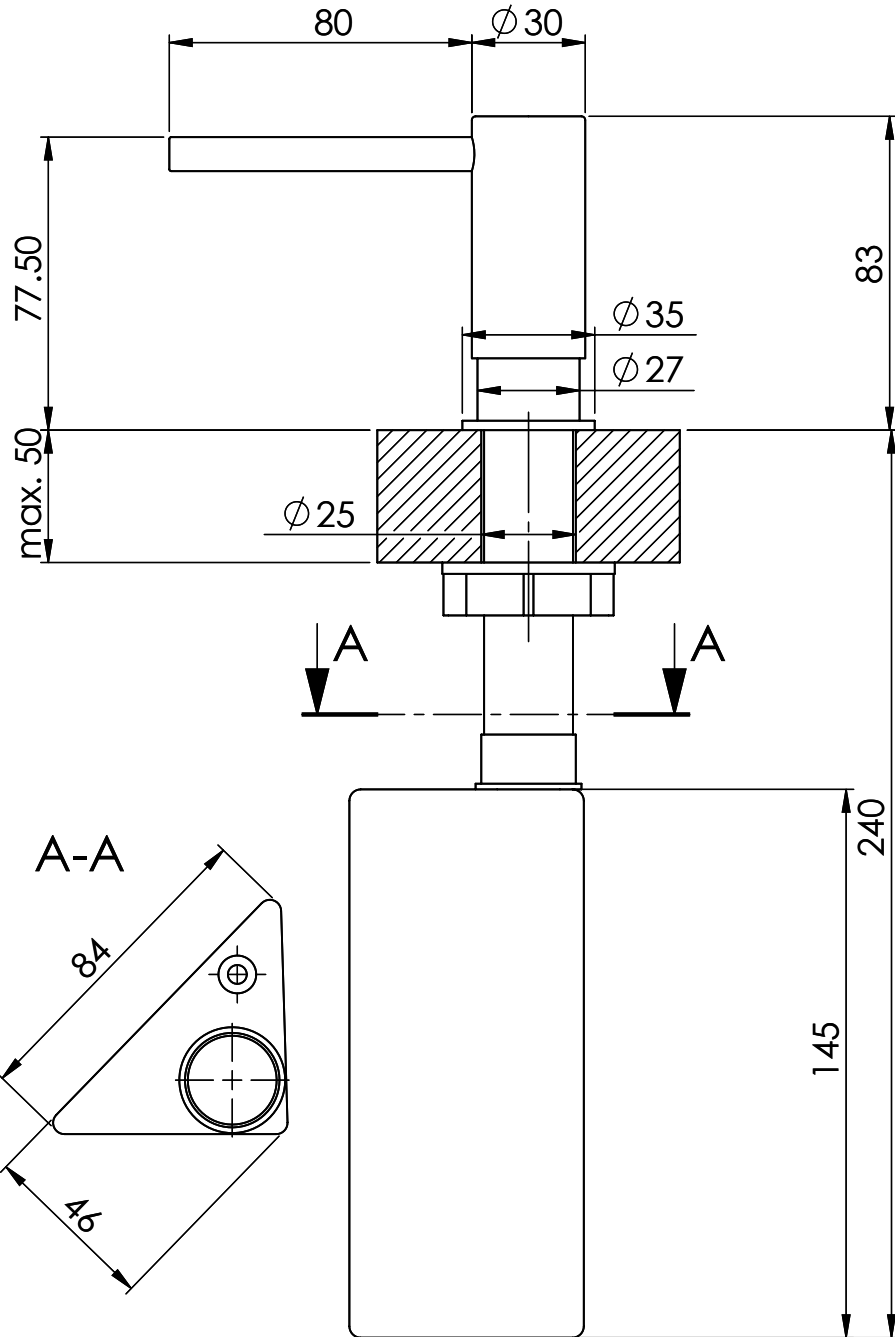

Dispenser Epoc[> Web link](#)

Surface
Brass, chrome-plated
Article no.
40.001.642.00

Price CHF
204.- excl. VAT

Product description

Spout 80mm, pedestal D = ø27mm, with rosette D = ø35mm

Accessory

Optional accessories

> Weblink
40.000.188.00 / CHF 87.-
Soap dispenser hole, Ø
25 mm, for all models

Compatible Articles

> Weblink
40.000.931.00 / CHF 54.-
Pull-up knob Pinocchio

Spares

You can find the compatible range of spares here > [Weblink](#)