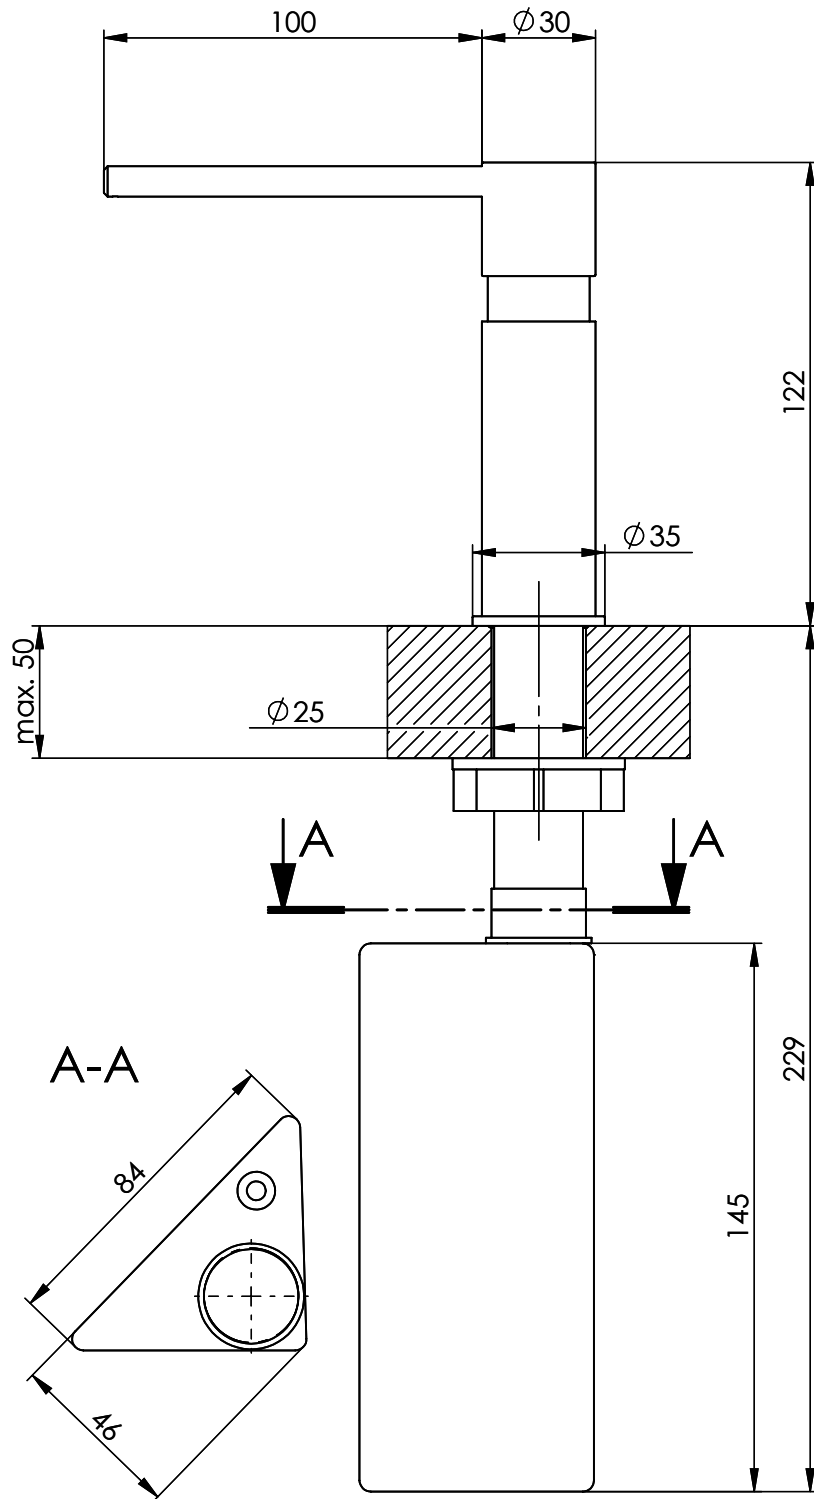

A
B
C
D
E
F
F

Für dieses Dokument und den darin dargestellten Gegenstand behalten wir uns alle Rechte vor. Vervielfältigung, Bekanntgabe an Dritte oder Verwendung seines Inhalts, ohne unsere Zustimmung ist verboten. © Copyright 2005 Suter Inox AG. All rights reserved.