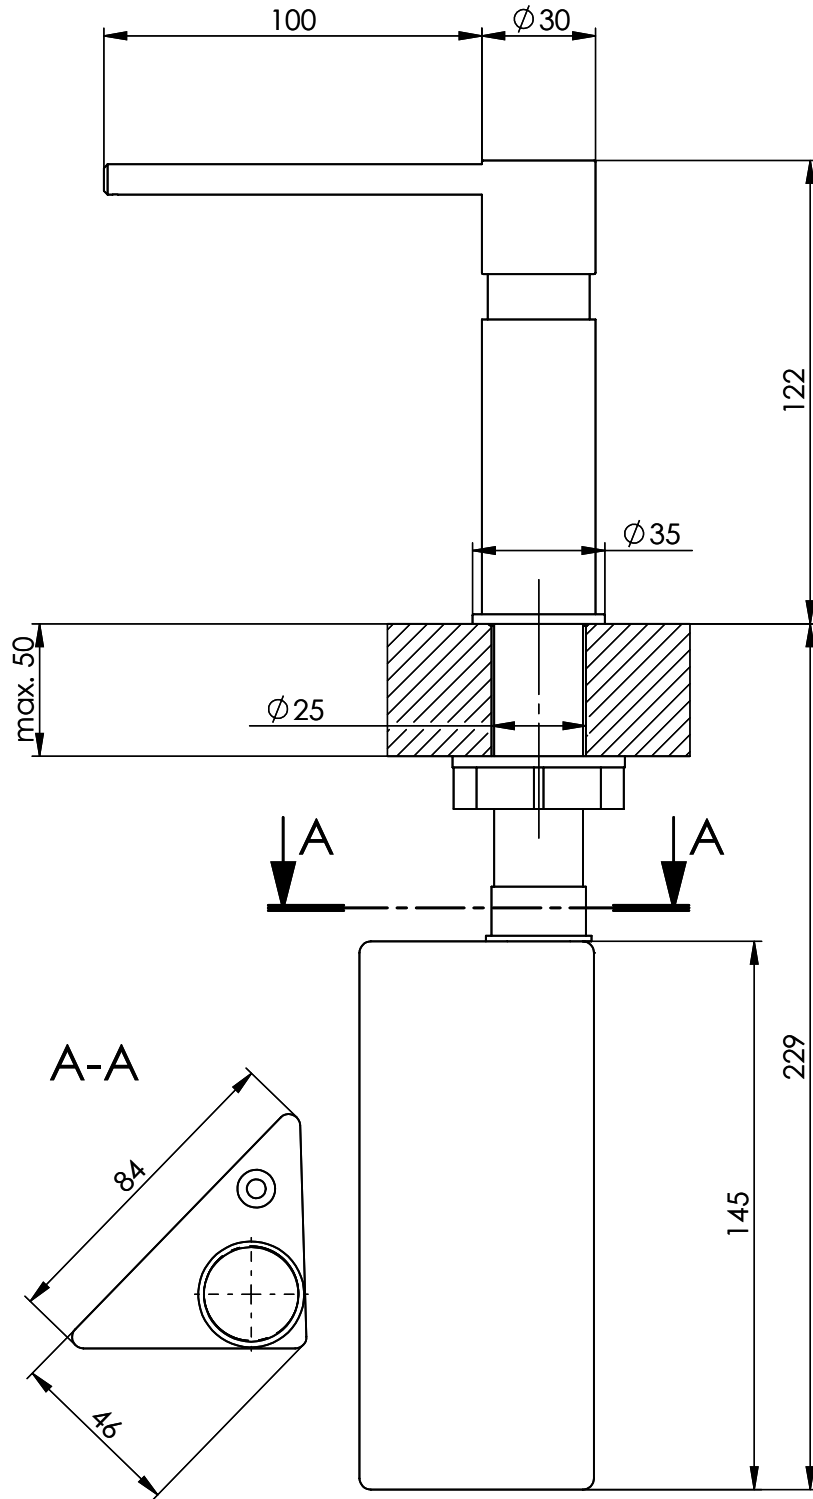

Für dieses Dokument und den darin dargestellten Gegenstand behalten wir uns alle Rechte vor. Vervielfältigung, Bekanntgabe an Dritte oder Verwendung seines Inhalts, ohne unsere Zustimmung ist verboten. © Copyright 2005 Suter Inox AG. All rights reserved.