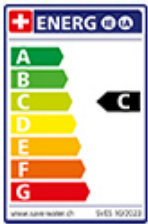

Gessi Divino

[> Web link](#)

Serie
Gessi Divino
Version
Side Lever L
Manufacturer ID
60615.031
Article no.
40.002.421.00

Model
Swivel spout
Surface
Chrome

Price CHF
363.- excl. VAT

Product description

Label Swiss Energy

Pivoting Range
360°

Flow Rate
12.00 (l / min (3bar))

Water jet
Normal jet

Lever position
Right

Water connection
Flexible connecting hose

Extra
Ceramic cartridge

Compatible Articles

> Weblink
40.001.131.00 / CHF
192.-
Dispenser Little Joe