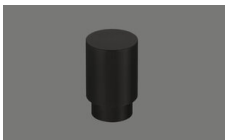

Gessi Divino

> Web link

Serie
Gessi Divino
Version
Side Lever L
Manufacturer ID
60615.299
Article no.
40.002.423.00

Model
Swivel spout
Surface
Powder coating black matt

Price CHF
458.- excl. VAT

Product description

Label Swiss Energy

Pivoting Range
360°

Flow Rate
12.00 (l / min (3bar))

Water jet
Normal jet

Lever position
Right

Water connection
Flexible connecting hose

Extra
Ceramic cartridge

Compatible Articles

> Weblink
40.002.155.00 / CHF
361.-
Dispenser Nano

> Weblink
40.002.156.00 / CHF
125.-
Pull-up knob Pinocchio