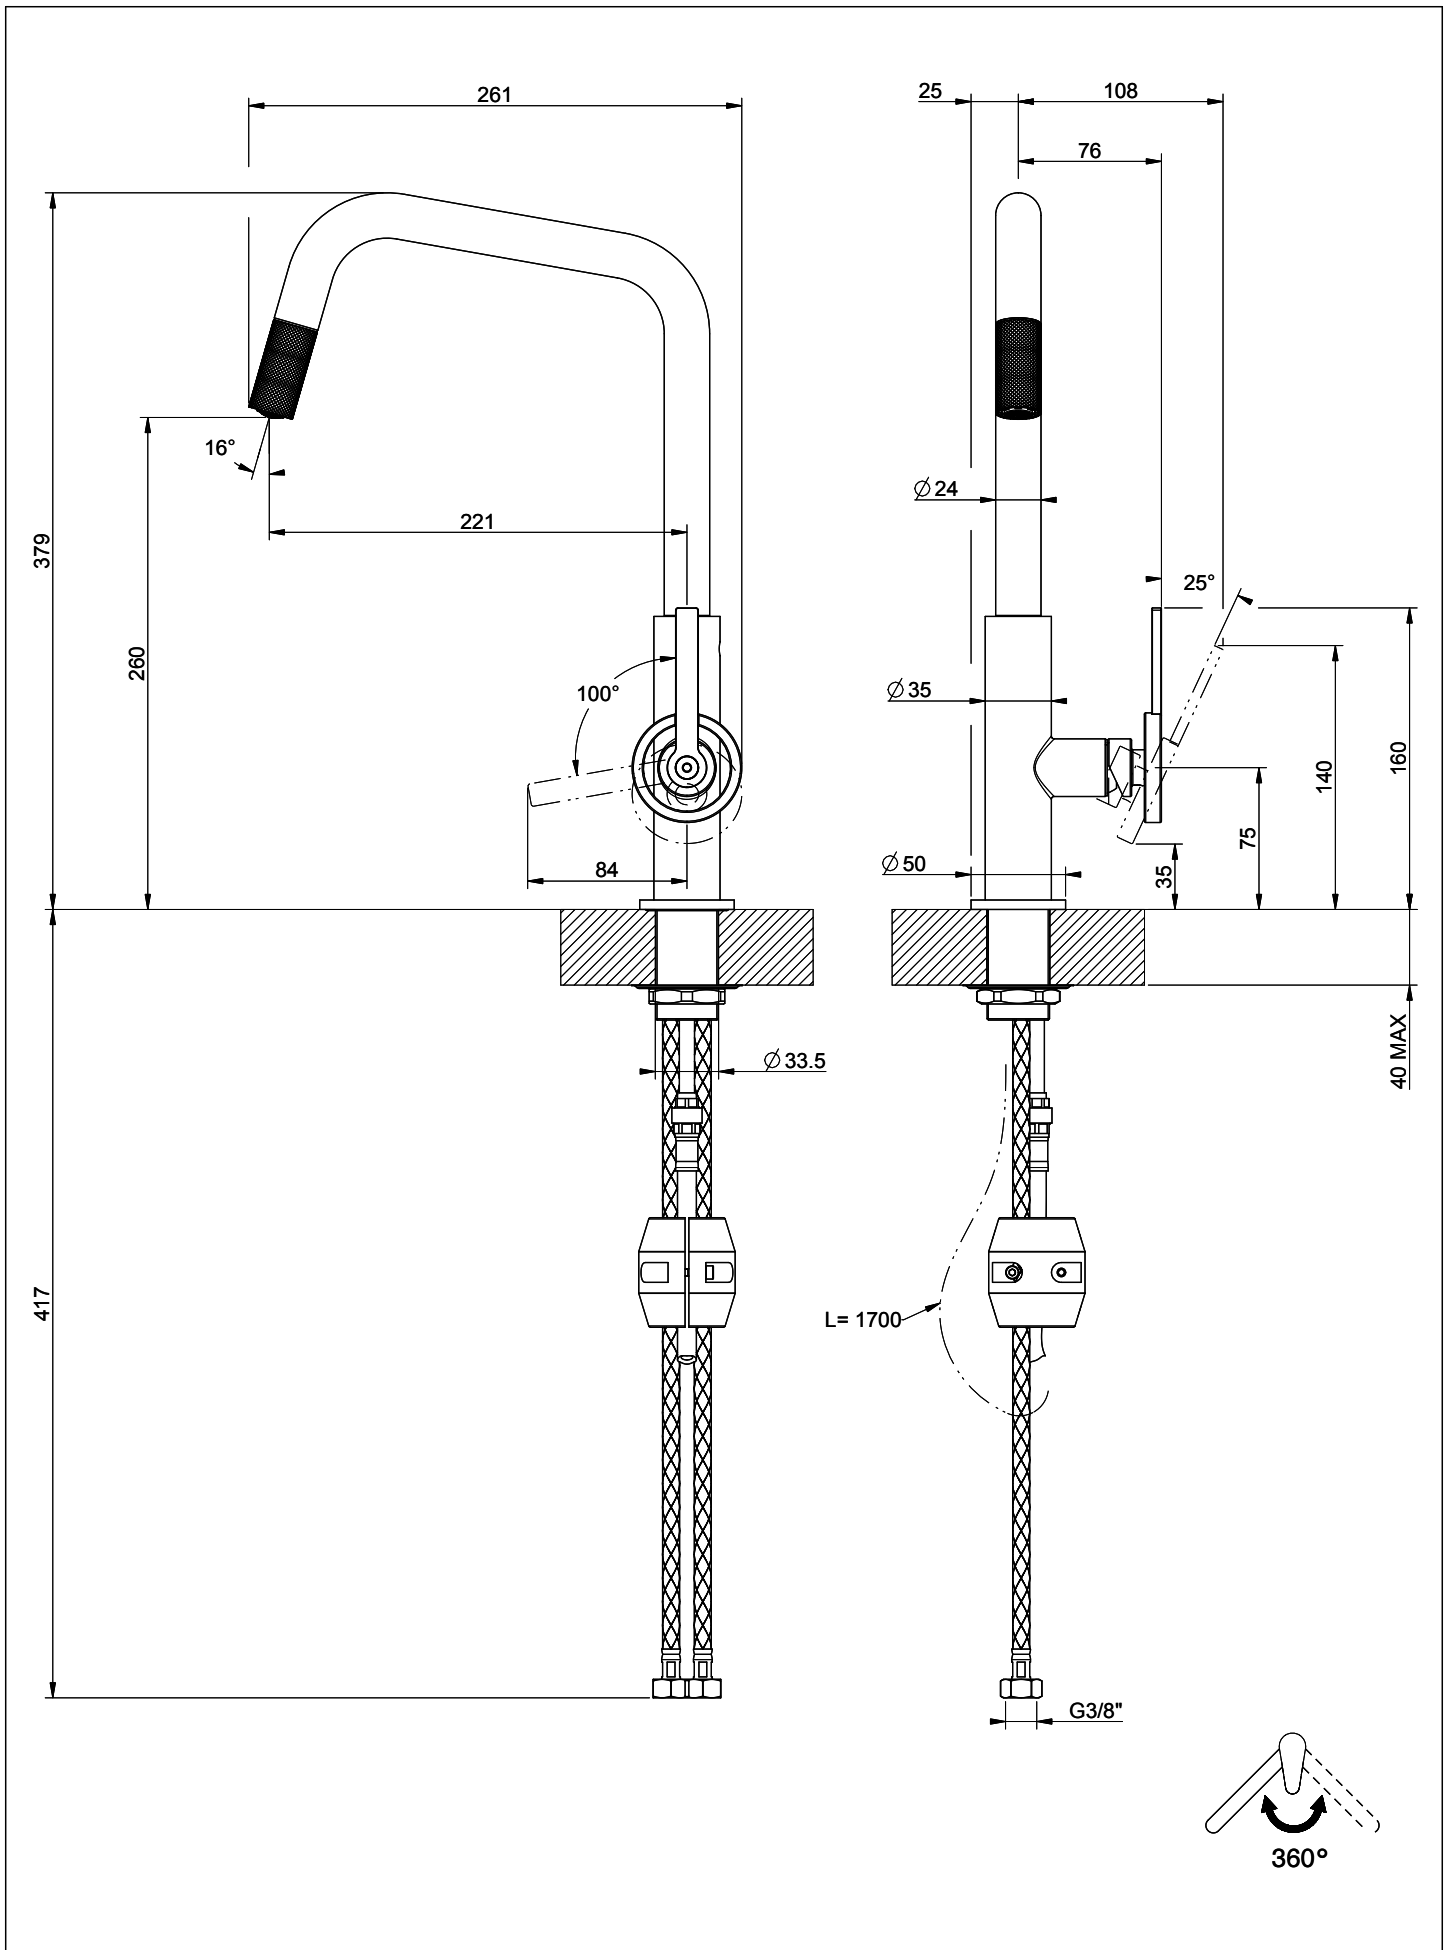

GESI

OFFICINE GESSI 60203

MISCELATORE LAVELLO MONOCOMANDO DOCCINO ESTRAIBILE DA PIANO

Formato **A4**

Dis.: GPF6020300000G000

Gessi S.p.A. Parco Gessi, 13037 Serravalle Sesia (Vercelli) Italy Tel. 0039 0163 454111 Fax. 0039 0163 453150 www.gessi.com e-mail: gessi@gessi.it

This drawing by its legislation cannot be disclosed or reproduced without a written authorization released by GESSI S.p.A. - 2018 Copyright® GESSI S.p.A.