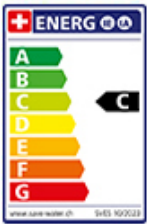

## Gessi Segno

[> Web link](#)

**Serie**  
Gessi Segno

**Version**  
Side Lever U

**Manufacturer ID**  
60650.031

**Article no.**  
40.002.742.00

**Model**  
Swivel spout

**Surface**  
Chrome

## Label Swiss Energy

**Pivoting Range**  
360°

**Flow Rate**  
12.00 (l / min (3bar))

**Water connection**  
Flexible connecting hose

**Extra**  
Ceramic cartridge