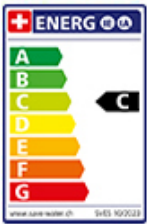

Label Swiss Energy

**Pivoting Range**

360°

Flow Rate

12.00 (l / min (3bar))

Water connection

Flexible connecting hose

Extra