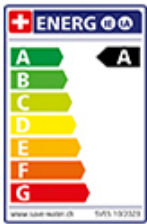

Label Swiss Energy

**Pivoting Range**

360°

Flow Rate

8.00 (l / min (3bar))

Type of spout

Spout with nylon hose

Water connection