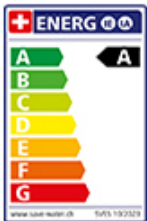

Label Swiss Energy

**Pivoting Range**

360°

Flow Rate

8.00 (l / min (3bar))

Type of spout

Spout with nylon hose

Water connection