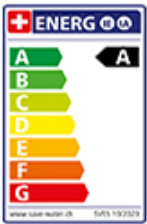

Label Swiss Energy

**Pivoting Range**

360°

Flow Rate

8.00 (l / min (3bar))

Type of spout

Spout with nylon hose

Water connection