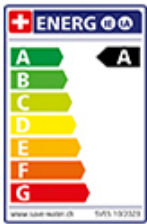

## Label Swiss Energy

**Pivoting Range**

360°

**Flow Rate**

8.00 (l / min (3bar))

**Type of spout**

Spout with nylon hose

**Water connection**