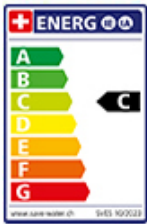

Label Swiss Energy

**Pivoting Range**

360°

Flow Rate

12.00 (l / min (3bar))

Water connection

Flexible connecting hose

Extra