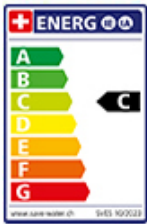

Product description

Label Swiss Energy

Pivoting Range

360°

Flow Rate

12.00 (l / min (3bar))

Water connection

Flexible connecting hose

Extra

Ceramic cartridge