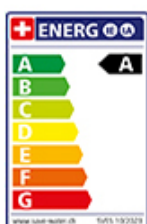

Label Swiss Energy

**Pivoting Range**

360°

Flow Rate

8.00 (l / min (3bar))

Type of spout

Spout with nylon hose

Water connection